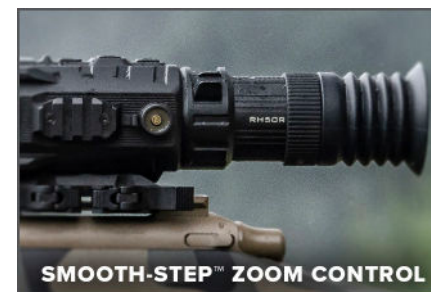

INTEGRATED LASER RANGEFINDER

SMOOTH-STEP™ ZOOM CONTROL

The Mk2 series features a new quick-connect magnetic charging interface (cable included). Underneath the magnetic charging receiver is a female USB-C port for standard charging.

REGISTRATION: irayusa.com/register
WARRANTY: irayusa.com/warranty
SUPPORT/SERVICE: irayusa.com/support

To visit the product webpage, scan the QR code or go to irayusa.com/rh50r

2601 SH 121, Building 3
Suite #306
Lewisville, TX 75056

800-769-7125
682-499-0047
info@irayusa.com