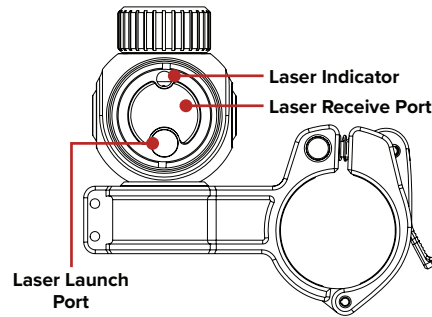

CAUTION

THIS PRODUCT IS A CLASS 3R LASER PRODUCT

Use of controls or adjustments or performance of procedures other than those specified herein may result in hazardous radiation exposure.

*Range performance depends on the target being measured and environmental conditions.

AC80 PRODUCT SPECIFICATIONS

ITEM NUMBER: IRAY-AC80

MAP: $799

UPC: 850048751132

WEIGHT: 6.5 oz

MATERIAL: 6061 Aluminum Alloy

DETECTION RANGE: 1,200 Yards

MOUNTING INTERFACE: 30mm Clamp Mount

COMPATIBILITY: BOLT Series

Learn more and download the instruction sheet for this product.

REGISTRATION: irayusa.com/register
WARRANTY: irayusa.com/warranty
SUPPORT/SERVICE: irayusa.com/support

NOTE: These products may be subject to export and foreign trade control laws of the United States and may not be exported without prior approval of the U.S. Department of State. Learn more at irayusa.com/ITAR. The images shown are for illustrative purposes only and may vary in real world usage. Specifications are subject to change without notice. For the most up-to-date specs, go to irayusa.com. Not responsible for typographical errors.