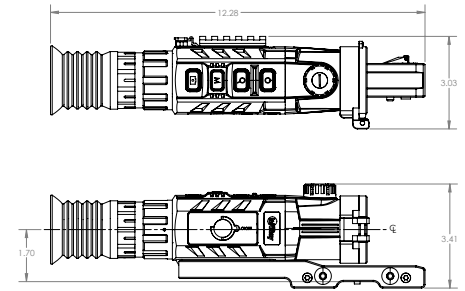

RICO SERIES	Mk1 640 50mm	Mk1 384 42mm
SENSOR		
Resolution	640x480	384x288
Pixel Size	12 μm	
Framerate	50hz	
Image Processing	MATRIX III	
Core	iRay Micro II 640	iRay Micro II 384
OPTICS		
Objective Lens	50 mm F1.1	42mm F1.1
Magnification	3X	4X
Digital Zoom	4X	
FOV	9° x 7°	6.2° x 4.6°
Detection Range	2400 Yards	2000 Yards
Display Type	AMOLED	
Display Resolution	1024x768	
Imaging Modes	White Hot, Black Hot, Red Hot, Color, Highlight	
Reticle Types	7 (2 Dynamic, 5 Static)	
Reticle Colors	Black, White, Red, Green	
Mounting System	Picatinny STD-1913 rail	
P.I.P.	Yes	
Rangefinder	Stadiametric	
Eye Relief	55mm	
Diopter Range	-4 to +4	
ELECTRONICS		
Onboard Recording	Video and Image	Video and Image, no audio
Wireless Connectivity	Image/video via App.	
Data/Power Connector	USB-C	
Power Supply	Li-Ion Battery Pack , 6 hours. USB-C external	
Start Up Time	> 10 Seconds, Instant from Standby	
PHYSICAL		
Size	9.84"x2.40"x2.28"	
Weight	29.63 Oz	29.27 Oz
ENVIRONMENTAL/WARRANTY		
Warranty	5 Years	
Housing Material	Aluminum/ABS	
Ingress Protection	IP67	
Operation Temp	-4°F~122°F	
Max. Recoil	300 win./7mm mag	

The combination of a high contrast HD AMOLED display and a powerful Micro II 12 micron core are the foundation of the image performance in RICO. This performance is taken to the next level by iRay's proprietary Matrix III image processing algorithms. Matrix III is the secret behind taking an image that other manufacturers consider acceptable, and making it an image only an iRay core can produce.

Curious what Infray Outdoor scope is best for you? Check out our website at irayusa.com/riflescopes to learn more or find your local dealer. With the power of RICO on your favorite rifle, hunting will never be the same!